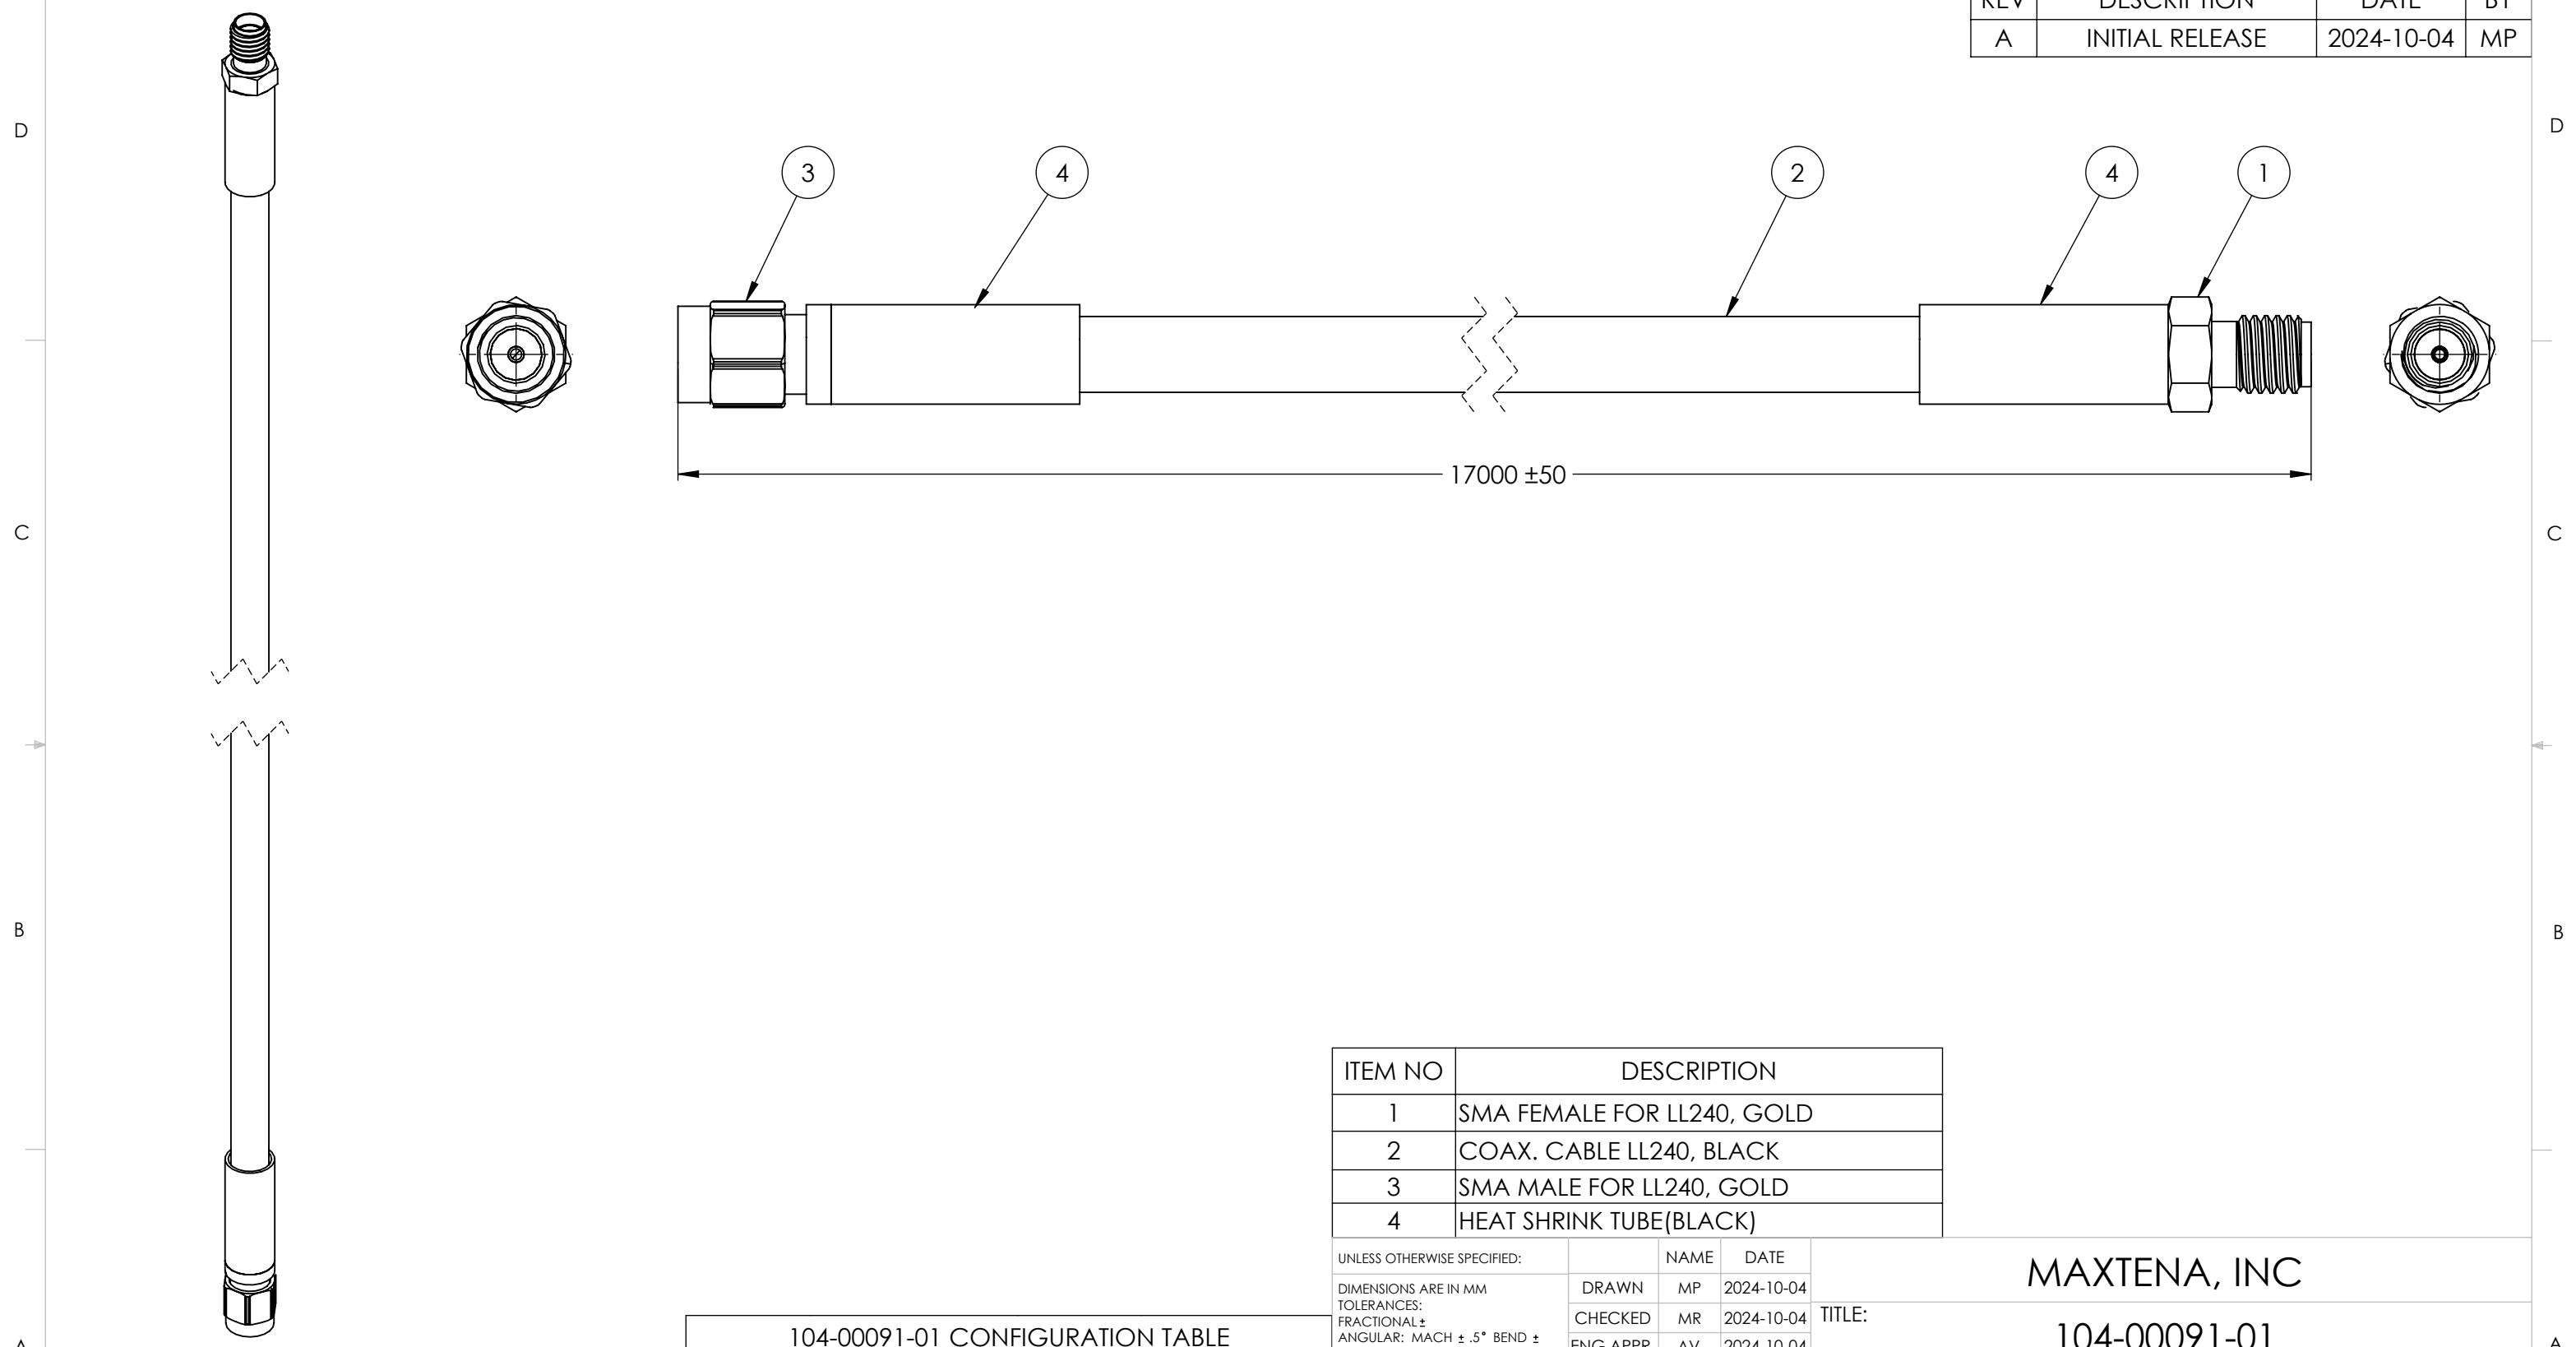

DRAWING REVISION HISTORY			
REV	DESCRIPTION	DATE	BY
A	INITIAL RELEASE	2024-10-04	MP

ITEM NO	DESCRIPTION
1	SMA FEMALE FOR LL240, GOLD
2	COAX. CABLE LL240, BLACK
3	SMA MALE FOR LL240, GOLD
4	HEAT SHRINK TUBE(BLACK)

UNLESS OTHERWISE SPECIFIED:		NAME	DATE
DIMENSIONS ARE IN MM	DRAWN	MP	2024-10-04
TOLERANCES:	CHECKED	MR	2024-10-04
FRACTIONAL ±	ENG APPR.	AV	2024-10-04
ANGULAR: MACH ± .5° BEND ±	MFG APPR.		
ONE PLACE DECIMAL ± 1.0	Q.A.		
TWO PLACE DECIMAL ± .50			
INTERPRET GEOMETRIC TOLERANCING PER:	CAD MAINTAINED. CHANGES SHALL BE INCORPORATED BY THE DESIGN ACTIVITY.		
	DO NOT SCALE DRAWING		

104-00091-01 CONFIGURATION TABLE			
DASH NO	CABLE TYPE	CABLE LENGTH	CONNECTOR TYPE
-01	LL240	17M	SMA FEMALE TO SMA MALE

ITEM 104-00091-01 REVISION HISTORY			
REV	DESCRIPTION	DATE	BY
A	INITIAL RELEASE	2024-10-04	MP

MAXTENA, INC

TITLE: **104-00091-01**
MCA-25-21-1700CM-SMAF

SIZE B	DWG. NO. 117-00827-01	REV A
CAGE CODE: 5KQH7	SCALE: NONE	SHEET 1 OF 1

PROPRIETARY AND CONFIDENTIAL
THE INFORMATION CONTAINED IN THIS DRAWING IS THE SOLE PROPERTY OF MAXTENA, INC. ANY REPRODUCTION IN PART OR AS A WHOLE WITHOUT THE WRITTEN PERMISSION OF MAXTENA, INC IS PROHIBITED.