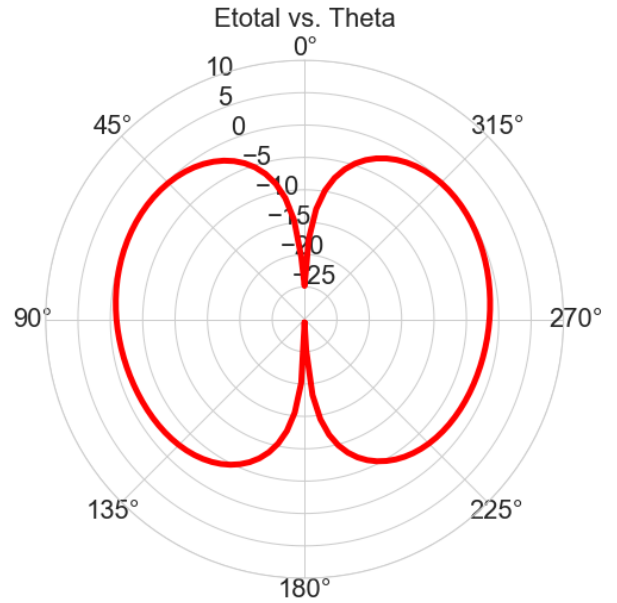

Radiation Performance

690 - 960 MHz