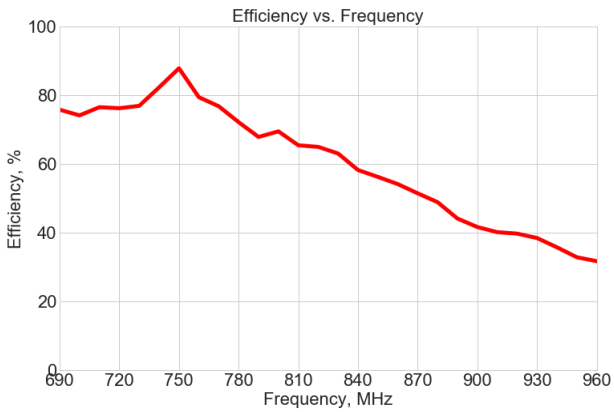

Electrical Specifications

Parameter	Specification
Frequency Range	690-960 / 1710-2700 MHz
VSWR	1:3.5
Impedance	50 Ω
Polarization	RHCP
Gain	3 dBi \pm 1
Polarization	Vertical
Radiation	Omni-directional
Max Power	20 W

Mechanical Specifications

Parameter	Specification
Height	82 mm
Max Diameter	\varnothing 12 mm
Min Diameter	\varnothing 6 mm
Connector	SMA male
Lighting Protection	Grounding
Rating	IP63

Features

- 690 - 960 MHz / 1710 - 2700 MHz
- SMA Male Connector
- Efficient High Gain
- Tilt and Swivel Design
- Rugged
- IP63 Rating

Applications

- Telemetry
- Gateways
- IOT/M2M Applications
- Smart Metering

Radiation Performance

690 - 960 MHz

Radiation Performance

1710 - 2700 MHz

DRAWING REVISION HISTORY			
REV	DESCRIPTION	DATE	BY
A	INITIAL RELEASE	2020-09-24	QZ