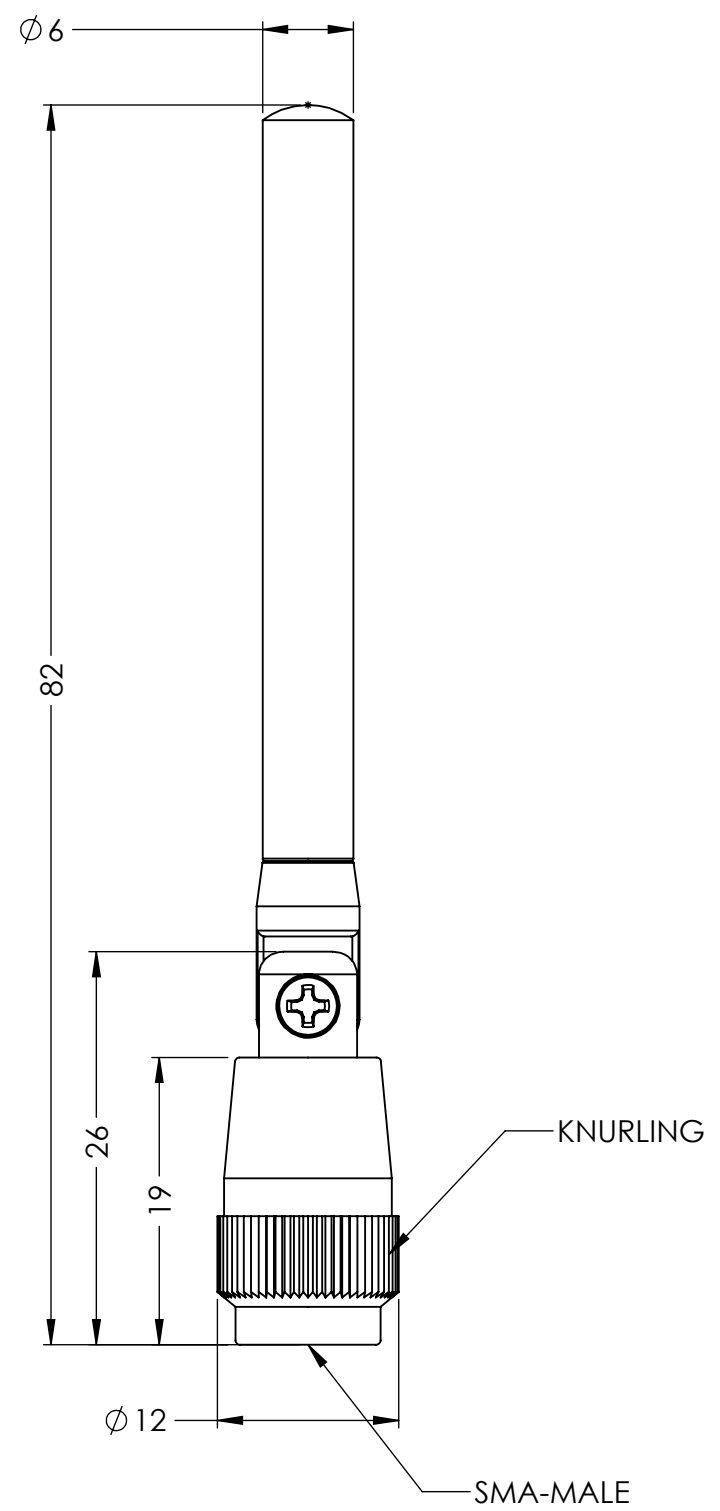

DRAWING REVISION HISTORY			
REV	DESCRIPTION	DATE	BY
A	INITIAL RELEASE	2020-09-24	QZ

D
C
B
A

D
C
B
A

NOTES:
BASE COULD BE ROTATED TO ± 90 DEGREES.

ITEM 100-00140-01 REVISION HISTORY			
REV	DESCRIPTION	DATE	BY
A	INITIAL RELEASE	2020-09-24	QZ

PROPRIETARY AND CONFIDENTIAL

THE INFORMATION CONTAINED IN THIS DRAWING IS THE SOLE PROPERTY OF MAXTENA, INC. ANY REPRODUCTION IN PART OR AS A WHOLE WITHOUT THE WRITTEN PERMISSION OF MAXTENA, INC IS PROHIBITED.

UNLESS OTHERWISE SPECIFIED:	NAME	DATE
DIMENSIONS ARE IN MM	DRAWN	QZ 2020-09-24
TOLERANCES:	CHECKED	ZX 2020-09-24
FRACTIONAL $\pm$	ENG APPR.	NPC 2020-09-30
ANGULAR: MACH $\pm .5^\circ$ BEND $\pm$	MFG APPR.	
INTEGER ± 2	Q.A.	
INTERPRET GEOMETRIC TOLERANCING PER:	CAD MAINTAINED. CHANGES SHALL BE INCORPORATED BY THE DESIGN ACTIVITY.	
	DO NOT SCALE DRAWING	

MAXTENA, INC		
TITLE: 100-00140-01 MEA-960-LTE		
SIZE	DWG. NO.	REV
B	117-00353-01	A
CAGE CODE: 5KQH7	SCALE: NONE	SHEET 1 OF 1

8 7 6 5 4 3 2 1

8 7 6 5 4 3 2 1