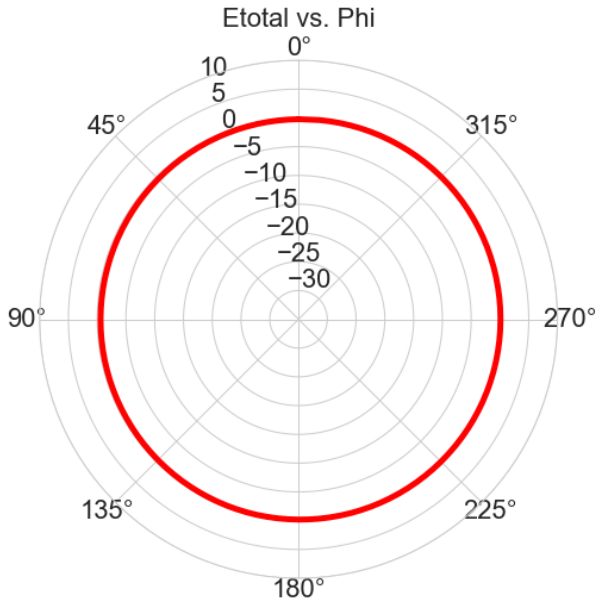

Radiation Performance

690 - 960 MHz