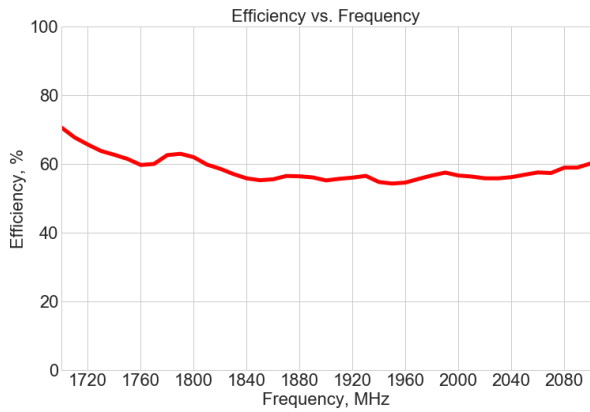

Electrical Specifications

Parameter	Specification
Frequency Range	690-960 / 1710-2700 MHz
VSWR	1:3.5
Impedance	50 Ω
Polarization	RHCP
Gain	3 dBi \pm 1
Polarization	Vertical
Radiation	Omni-directional
Max Power	20 W

Applications

- Telemetry
- Gateways
- IOT/M2M Applications
- Smart Metering

Radiation Performance

690 - 960 MHz

Radiation Performance

1710 - 2700 MHz

DRAWING REVISION HISTORY			
REV	DESCRIPTION	DATE	BY
A	INITIAL RELEASE	2020-09-24	QZ