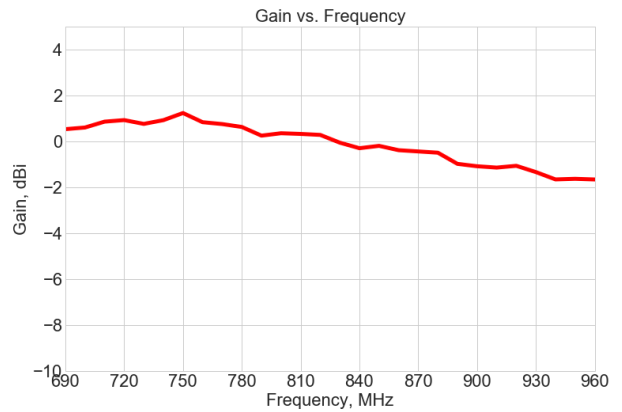

ME A-960-LTE

OMNI-DIRECTIONAL ANTENNA

Part #: 100-00140-01

Description

The MEA-960-LTE is a rugged antenna that provides broad coverage 690 - 960 MHz & 1710 - 2700 MHz. The antenna is compatible with most 4G LTE standards. This is a high efficiency, high gain, omni-directional antenna. The antenna is 82 mm long, featuring a tilt-and-swivel SMA plug connector. It is rated IP63.

Electrical Specifications

Parameter	Specification
Frequency Range	690-960 / 1710-2700 MHz
VSWR	1:3.5
Impedance	50 Ω
Polarization	RHCP
Gain	3 dBi \pm 1
Polarization	Vertical
Radiation	Omni-directional
Max Power	20 W

Mechanical Specifications

Parameter	Specification
Height	82 mm
Max Diameter	\varnothing 12 mm
Min Diameter	\varnothing 6 mm
Connector	SMA male
Lighting Protection	Grounding
Rating	IP63

Features

- 690 - 960 MHz / 1710 - 2700 MHz
- SMA Male Connector
- Efficient High Gain
- Tilt and Swivel Design
- Rugged
- IP63 Rating

Applications

- Telemetry
- Gateways
- IOT/M2M Applications
- Smart Metering

Radiation Performance

690 - 960 MHz

Radiation Performance

1710 - 2700 MHz

DRAWING REVISION HISTORY			
REV	DESCRIPTION	DATE	BY
A	INITIAL RELEASE	2020-09-24	QZ