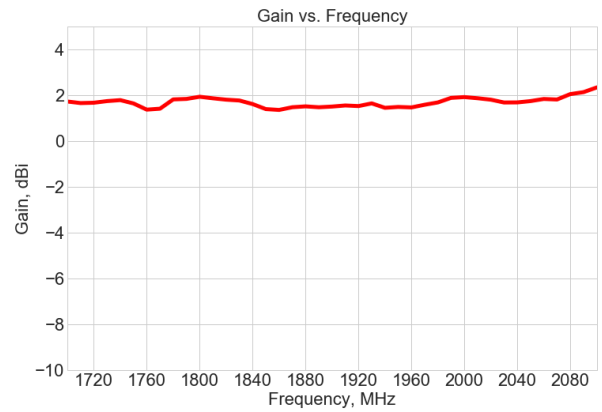

Electrical Specifications

Parameter	Specification
Frequency Range	690-960 / 1710-2700 MHz
VSWR	1:3.5
Impedance	50 Ω
Polarization	RHCP
Gain	3 dBi \pm 1
Polarization	Vertical
Radiation	Omni-directional
Max Power	20 W

Applications

- Telemetry
- Gateways
- IOT/M2M Applications
- Smart Metering

Radiation Performance

690 - 960 MHz

Radiation Performance

1710 - 2700 MHz

DRAWING REVISION HISTORY			
REV	DESCRIPTION	DATE	BY
A	INITIAL RELEASE	2020-09-24	QZ