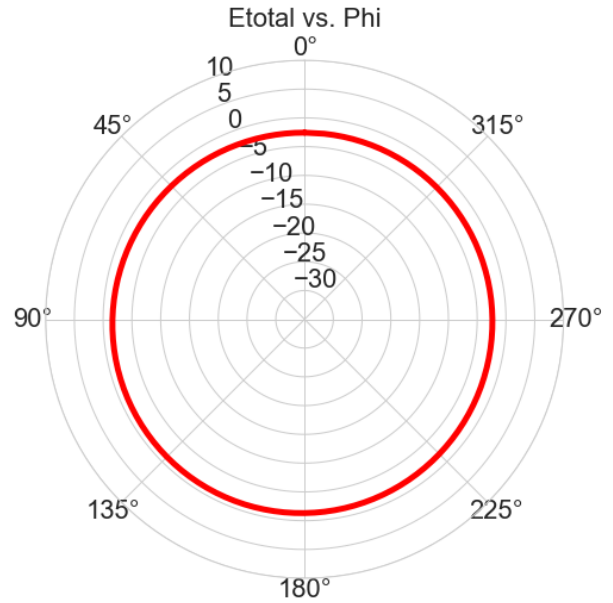

Electrical Specifications

Parameter	Specification
Frequency Range	690-960 / 1710-2700 MHz
VSWR	1:3.5
Impedance	50 Ω
Polarization	RHCP
Gain	3 dBi \pm 1
Polarization	Vertical
Radiation	Omni-directional
Max Power	20 W

Mechanical Specifications

Parameter	Specification
Height	82 mm
Max Diameter	\varnothing 12 mm
Min Diameter	\varnothing 6 mm
Connector	SMA male
Lighting Protection	Grounding
Rating	IP63

Features

- 690 - 960 MHz / 1710 - 2700 MHz
- SMA Male Connector
- Efficient High Gain
- Tilt and Swivel Design
- Rugged
- IP63 Rating

Applications

- Telemetry
- Gateways
- IOT/M2M Applications
- Smart Metering

Radiation Performance

690 - 960 MHz

Radiation Performance

1710 - 2700 MHz

DRAWING REVISION HISTORY			
REV	DESCRIPTION	DATE	BY
A	INITIAL RELEASE	2020-09-24	QZ

D
C
B
A

D
C
B
A

NOTES:
BASE COULD BE ROTATED TO ± 90 DEGREES.

ITEM 100-00140-01 REVISION HISTORY			
REV	DESCRIPTION	DATE	BY
A	INITIAL RELEASE	2020-09-24	QZ

PROPRIETARY AND CONFIDENTIAL

THE INFORMATION CONTAINED IN THIS DRAWING IS THE SOLE PROPERTY OF MAXTENA, INC. ANY REPRODUCTION IN PART OR AS A WHOLE WITHOUT THE WRITTEN PERMISSION OF MAXTENA, INC IS PROHIBITED.