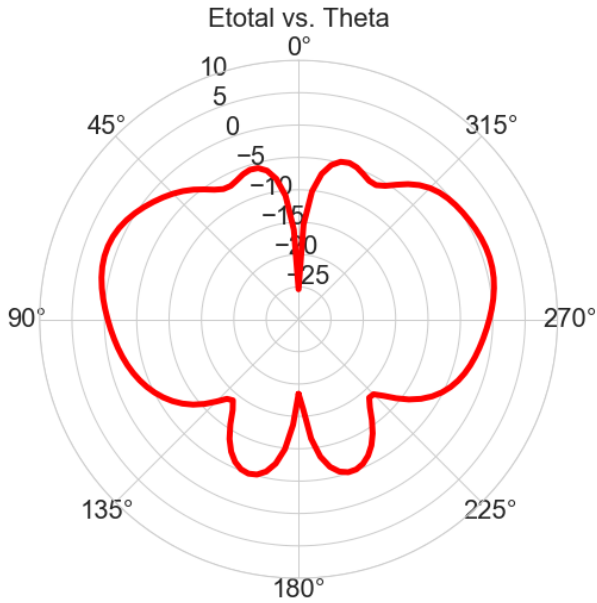

ME A-960-LTE

OMNI-DIRECTIONAL ANTENNA

Part #: 100-00140-01

Description

The MEA-960-LTE is a rugged antenna that provides broad coverage 690 - 960 MHz & 1710 - 2700 MHz. The antenna is compatible with most 4G LTE standards. This is a high efficiency, high gain, omni-directional antenna. The antenna is 82 mm long, featuring a tilt-and-swivel SMA plug connector. It is rated IP63.

Electrical Specifications

Parameter	Specification
Frequency Range	690-960 / 1710-2700 MHz
VSWR	1:3.5
Impedance	50 Ω
Polarization	RHCP
Gain	3 dBi \pm 1
Polarization	Vertical
Radiation	Omni-directional
Max Power	20 W

Mechanical Specifications

Parameter	Specification
Height	82 mm
Max Diameter	\varnothing 12 mm
Min Diameter	\varnothing 6 mm
Connector	SMA male
Lighting Protection	Grounding
Rating	IP63

Features

- 690 - 960 MHz / 1710 - 2700 MHz
- SMA Male Connector
- Efficient High Gain
- Tilt and Swivel Design
- Rugged
- IP63 Rating

Applications

- Telemetry
- Gateways
- IOT/M2M Applications
- Smart Metering

Radiation Performance

690 - 960 MHz

Radiation Performance

1710 - 2700 MHz

DRAWING REVISION HISTORY			
REV	DESCRIPTION	DATE	BY
A	INITIAL RELEASE	2020-09-24	QZ